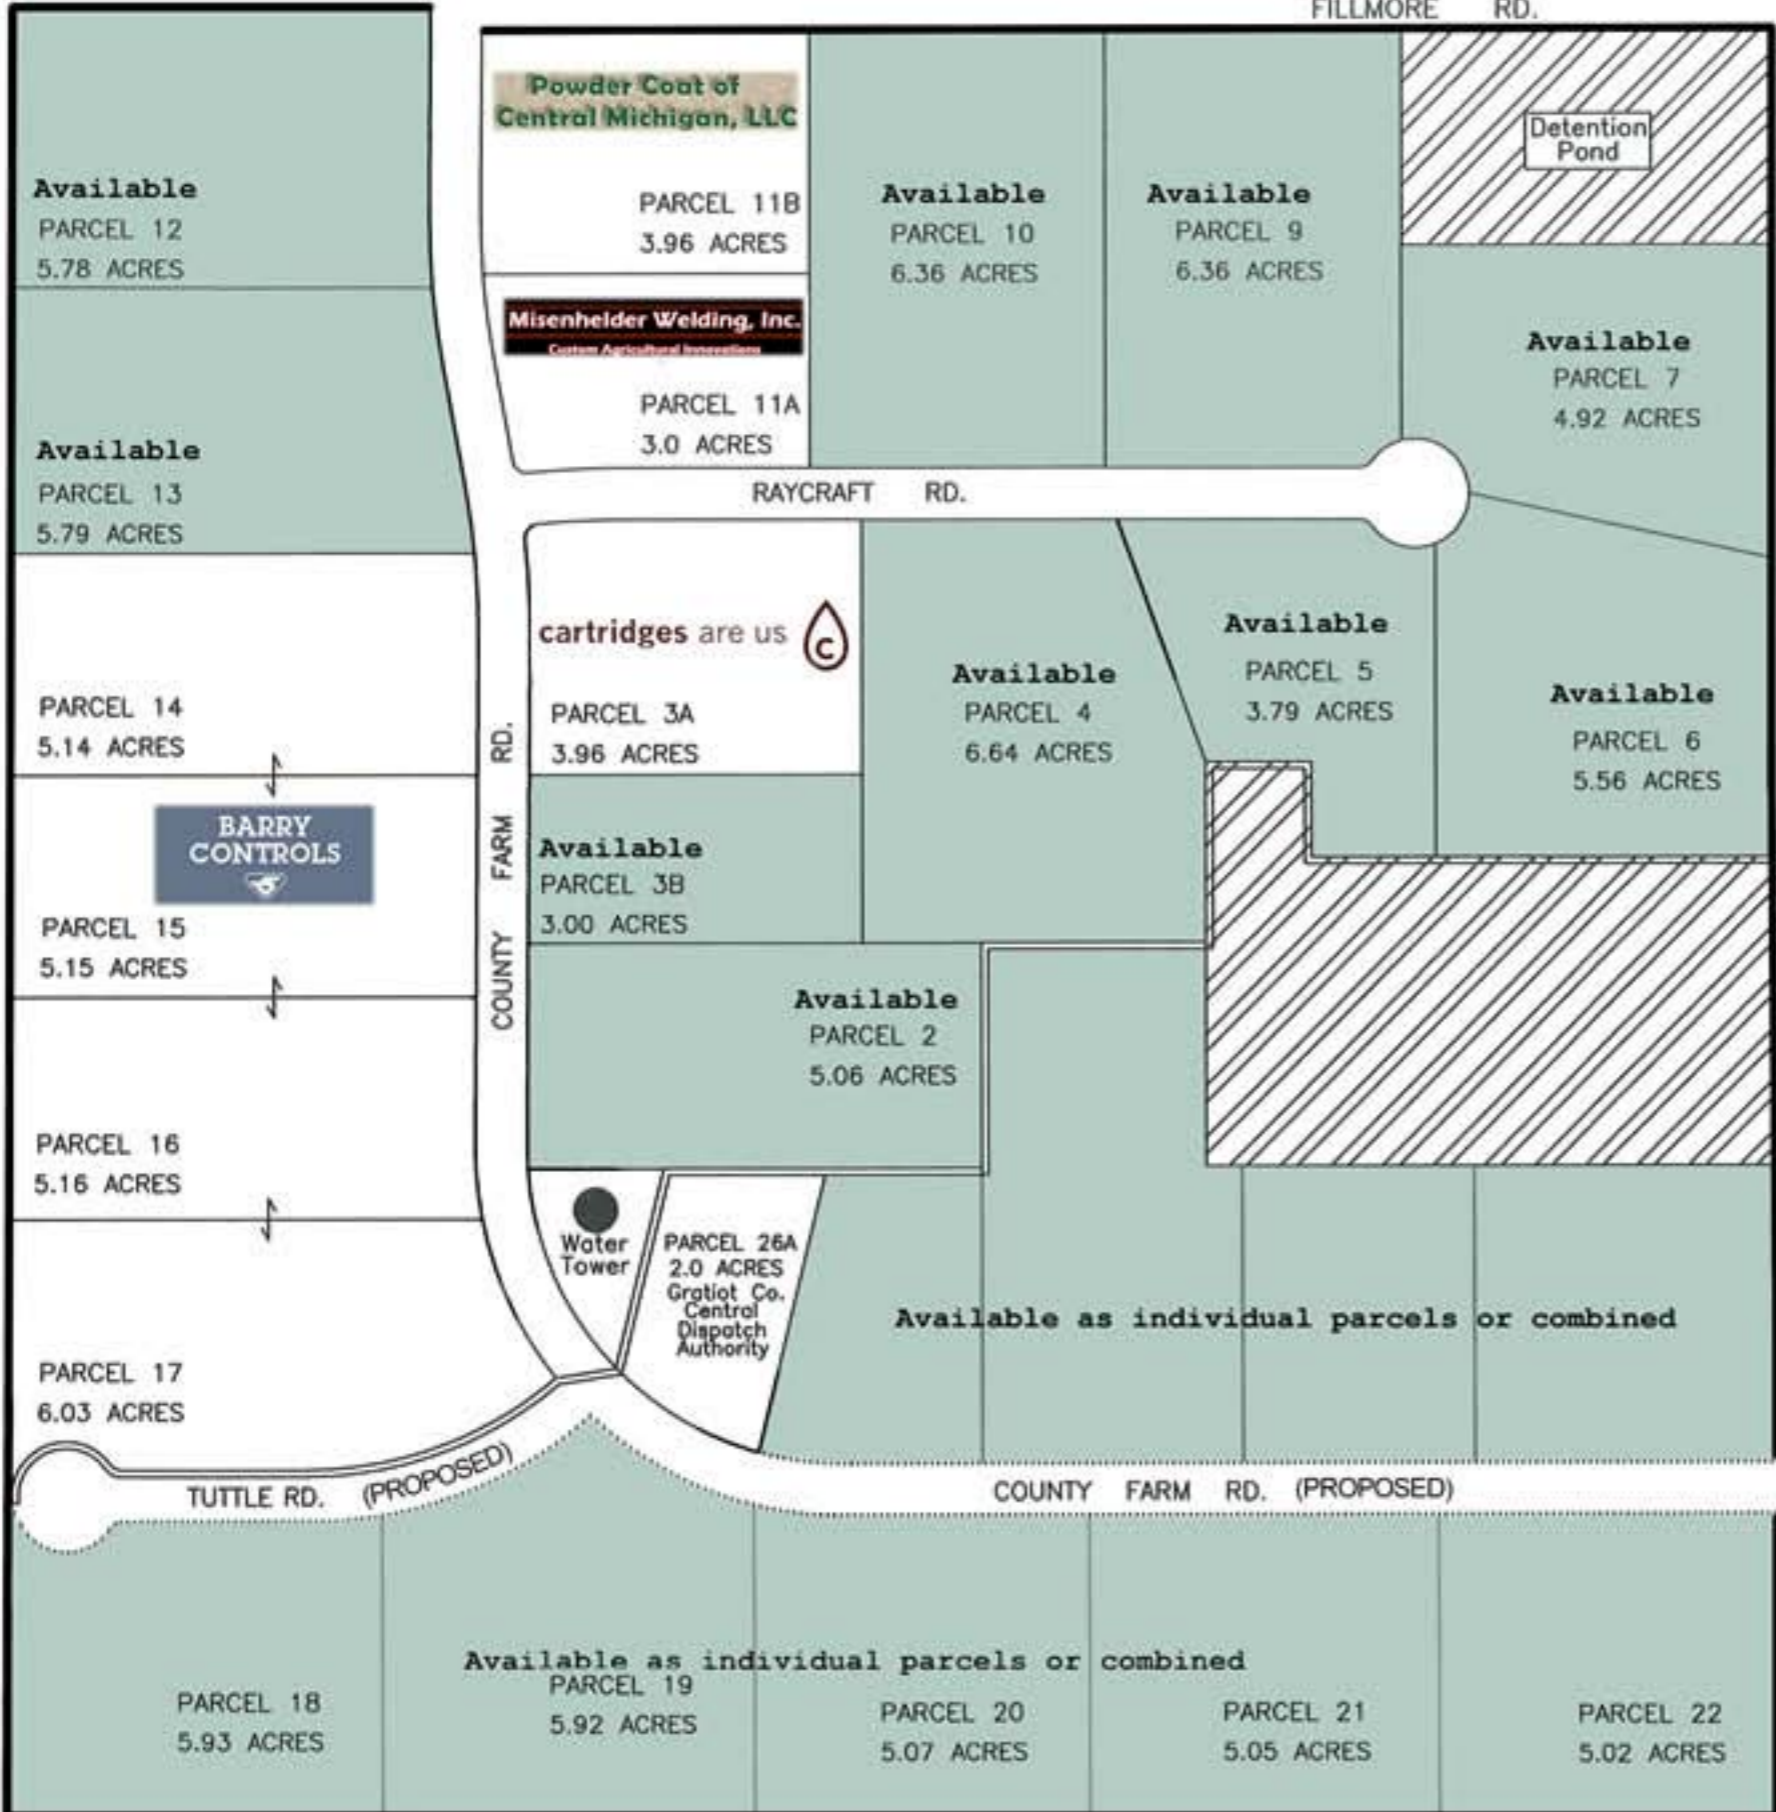

# SOUTH ITHACA INDUSTRIAL PARK

Renaissance Sub-Zone

FILLMORE RD.

**Greater Gratiot Development, Inc.**  
 136 South Main Ithaca, MI 48847  
 TELEPHONE 989 875-2083 FAX 989 875-2990  
 www.gratiot.org